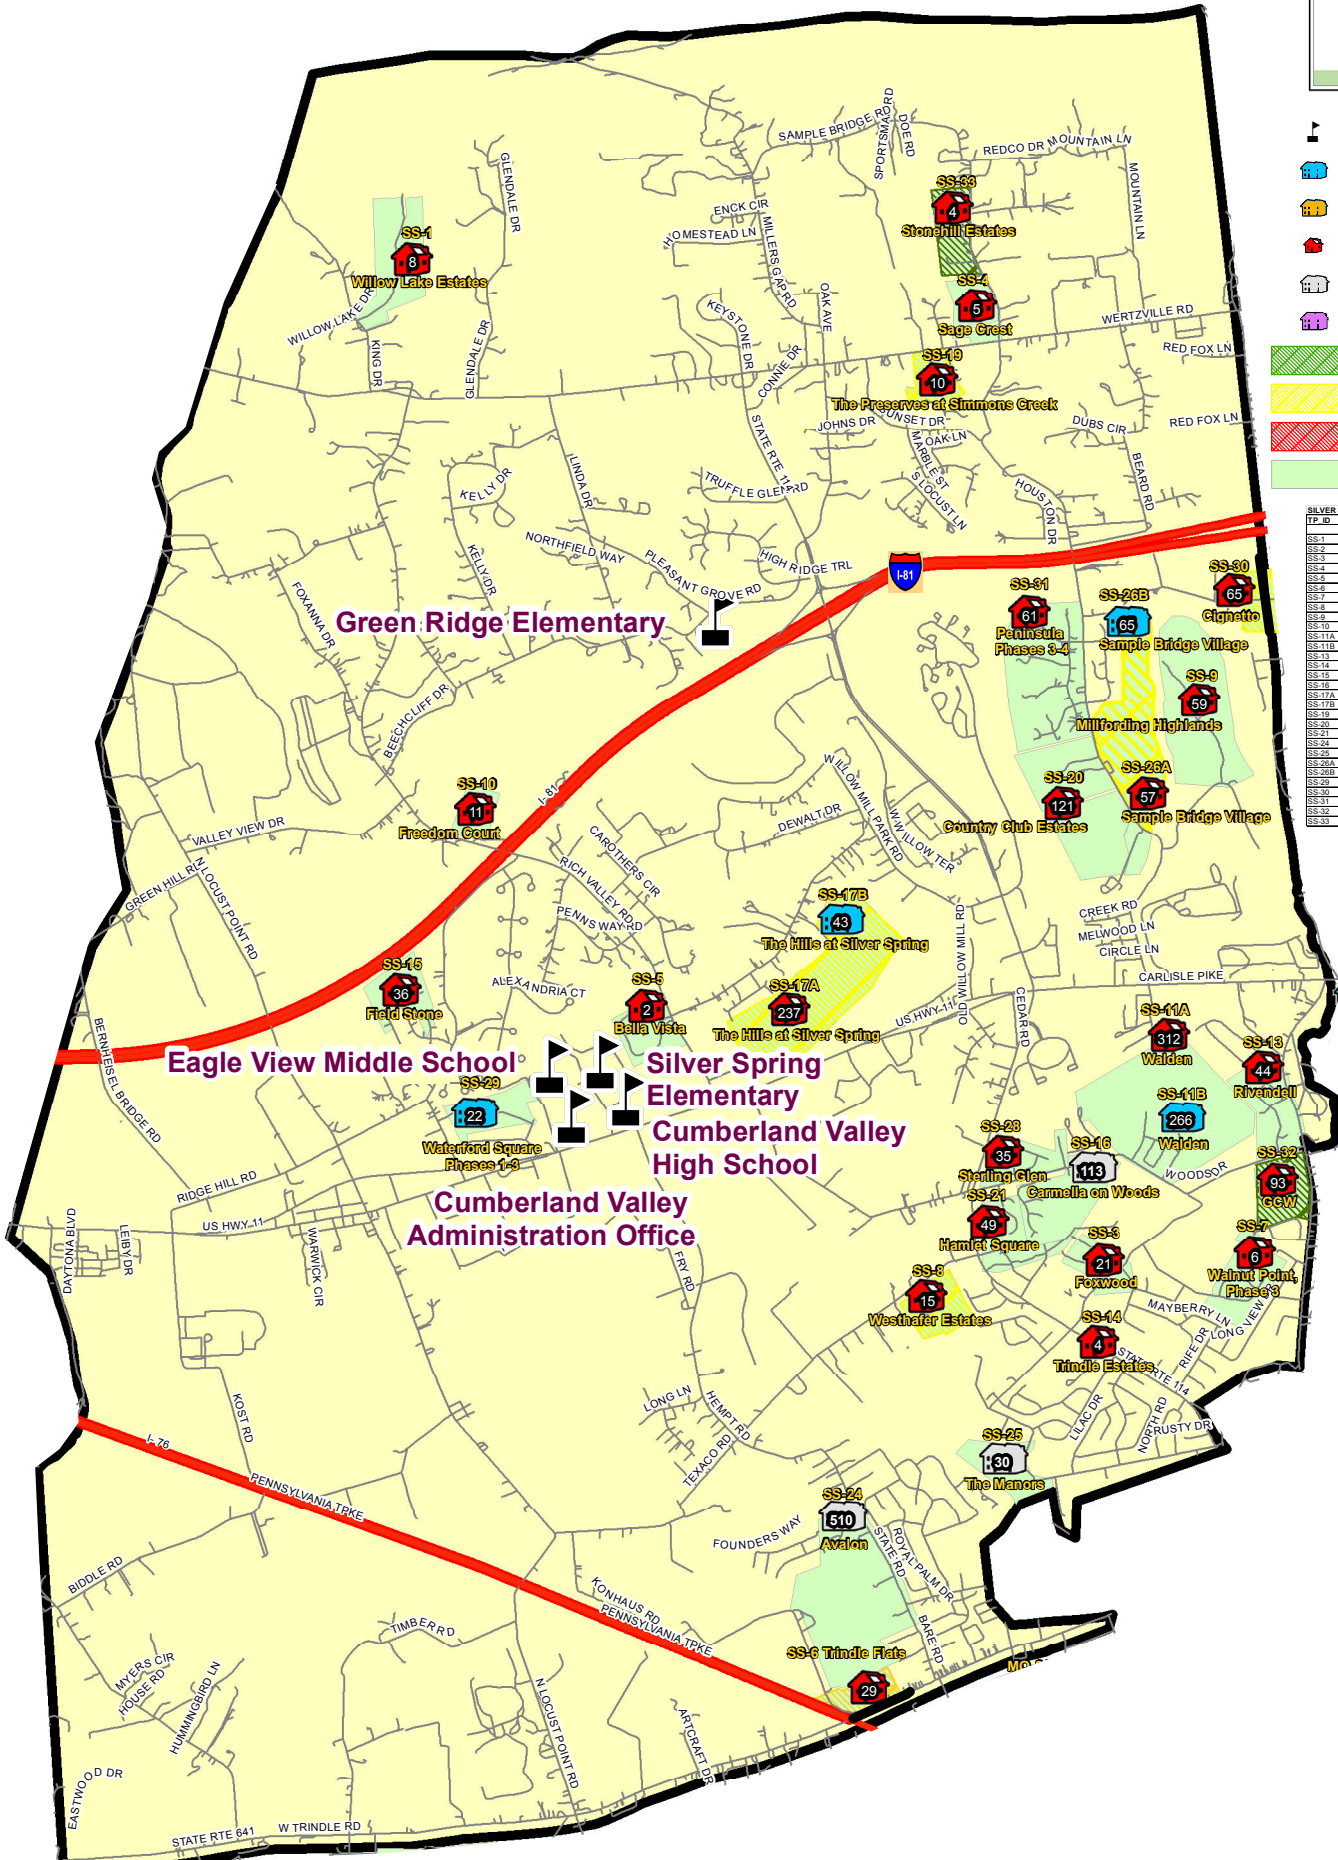

Silver Spring Township

- Schools
- Townhomes
- Duplexes
- Single Family
- ARMF
- Multi Family
- New Developments
- Inactive Developments
- Withdrawn Developments
- Developments

Green Ridge Elementary

Eagle View Middle School

Silver Spring Elementary
Cumberland Valley High School

Cumberland Valley Administration Office