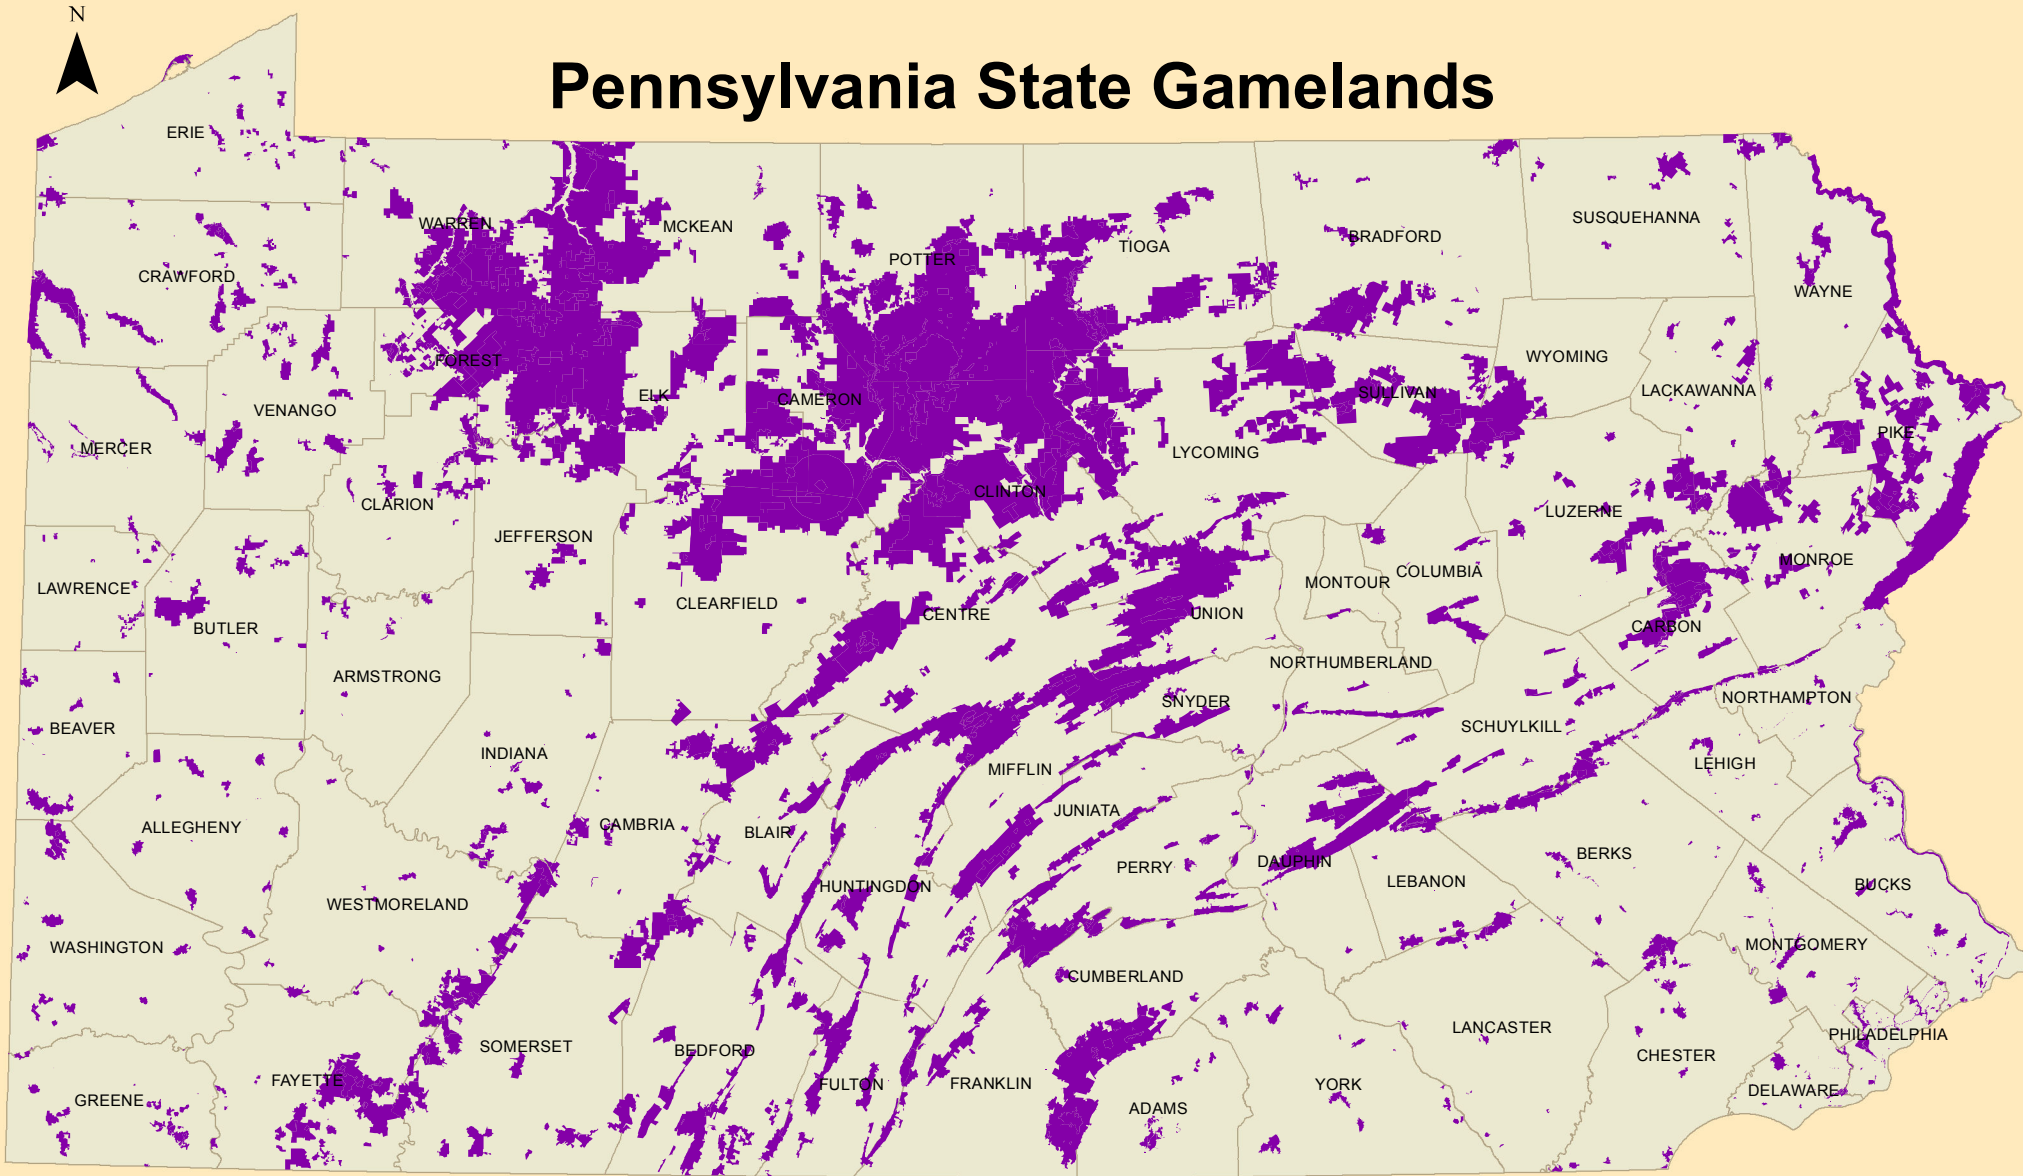

Pennsylvania State Gamelands

0 15 30 60 90 120 Miles

 State Game Lands

There are 2666 state game land areas in Pennsylvania. They range in area from as small as 10.6 acres to over 40,807 acres. The game lands are widely distributed across the commonwealth, with the majority clustered within the north central counties of the state. There is a great deal of overlap in state game lands and state forests.